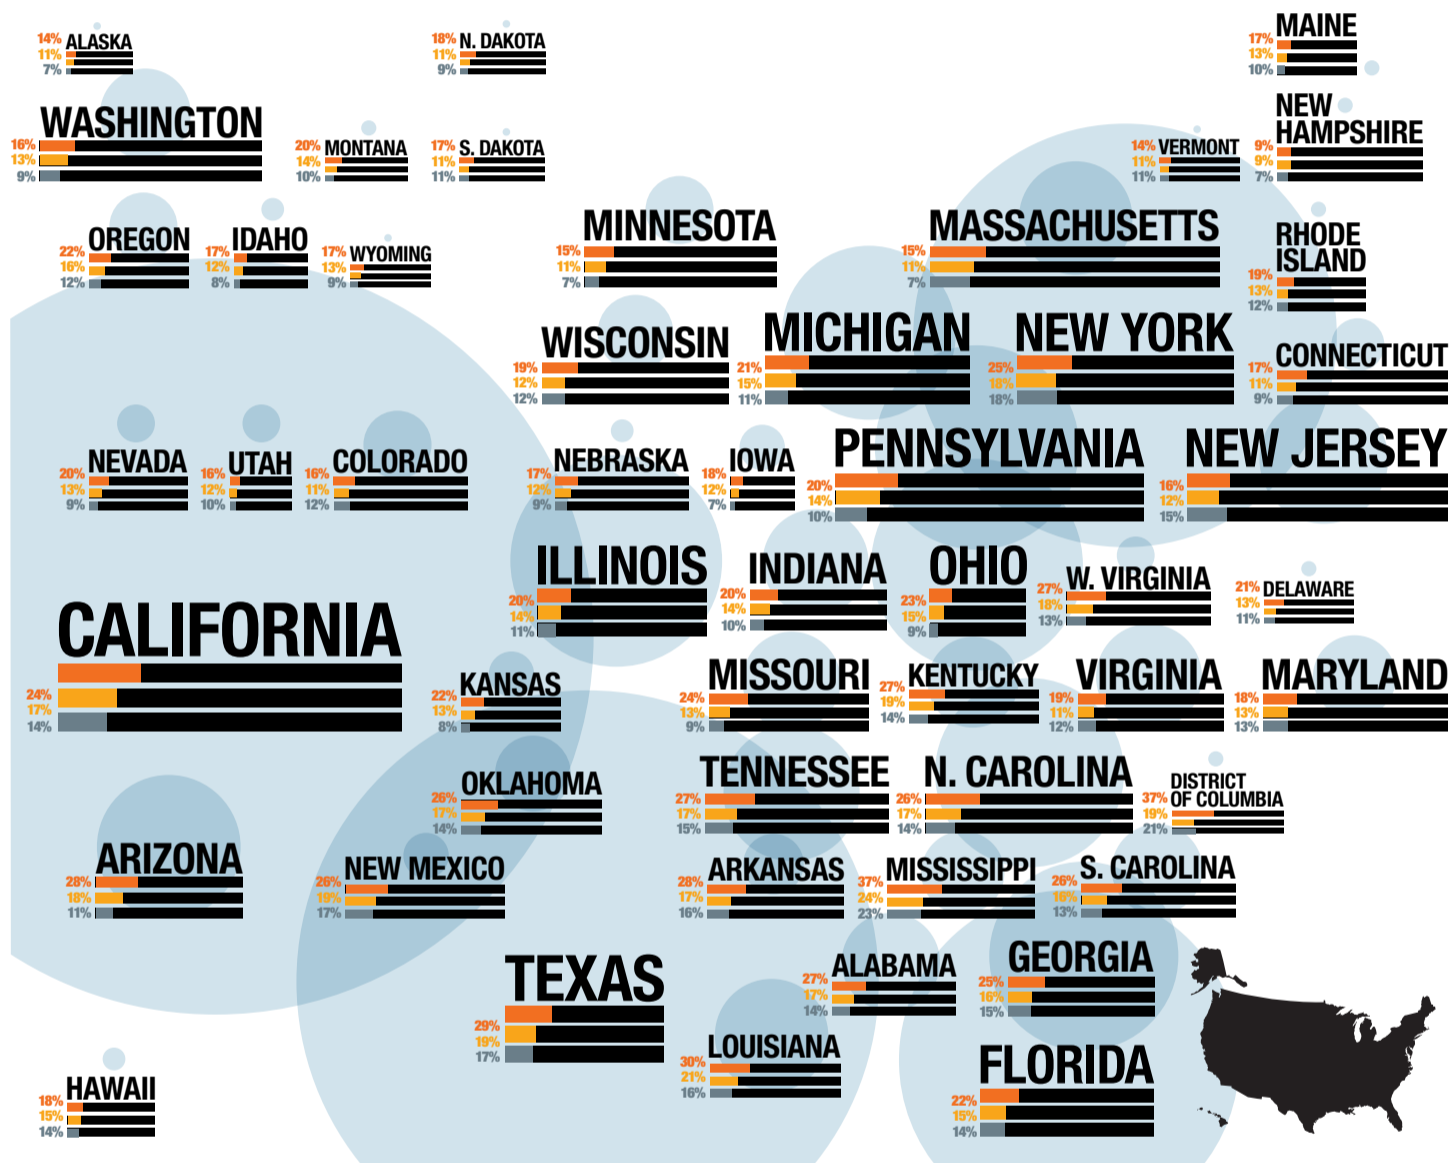

POVERTY RATE BY AGE IN AMERICA

POPULATION BY STATE

28pt >30,000,000	20pt >10,000,000 <20,000,000	12pt >1,000,000 <5,000,000	■ Children 18 and under
24pt >20,000,000 <30,000,000	16pt >5,000,000 <10,000,000	8pt <1,000,000	■ Adults 19-64
			■ Elderly 65+
			● Totals by number of population